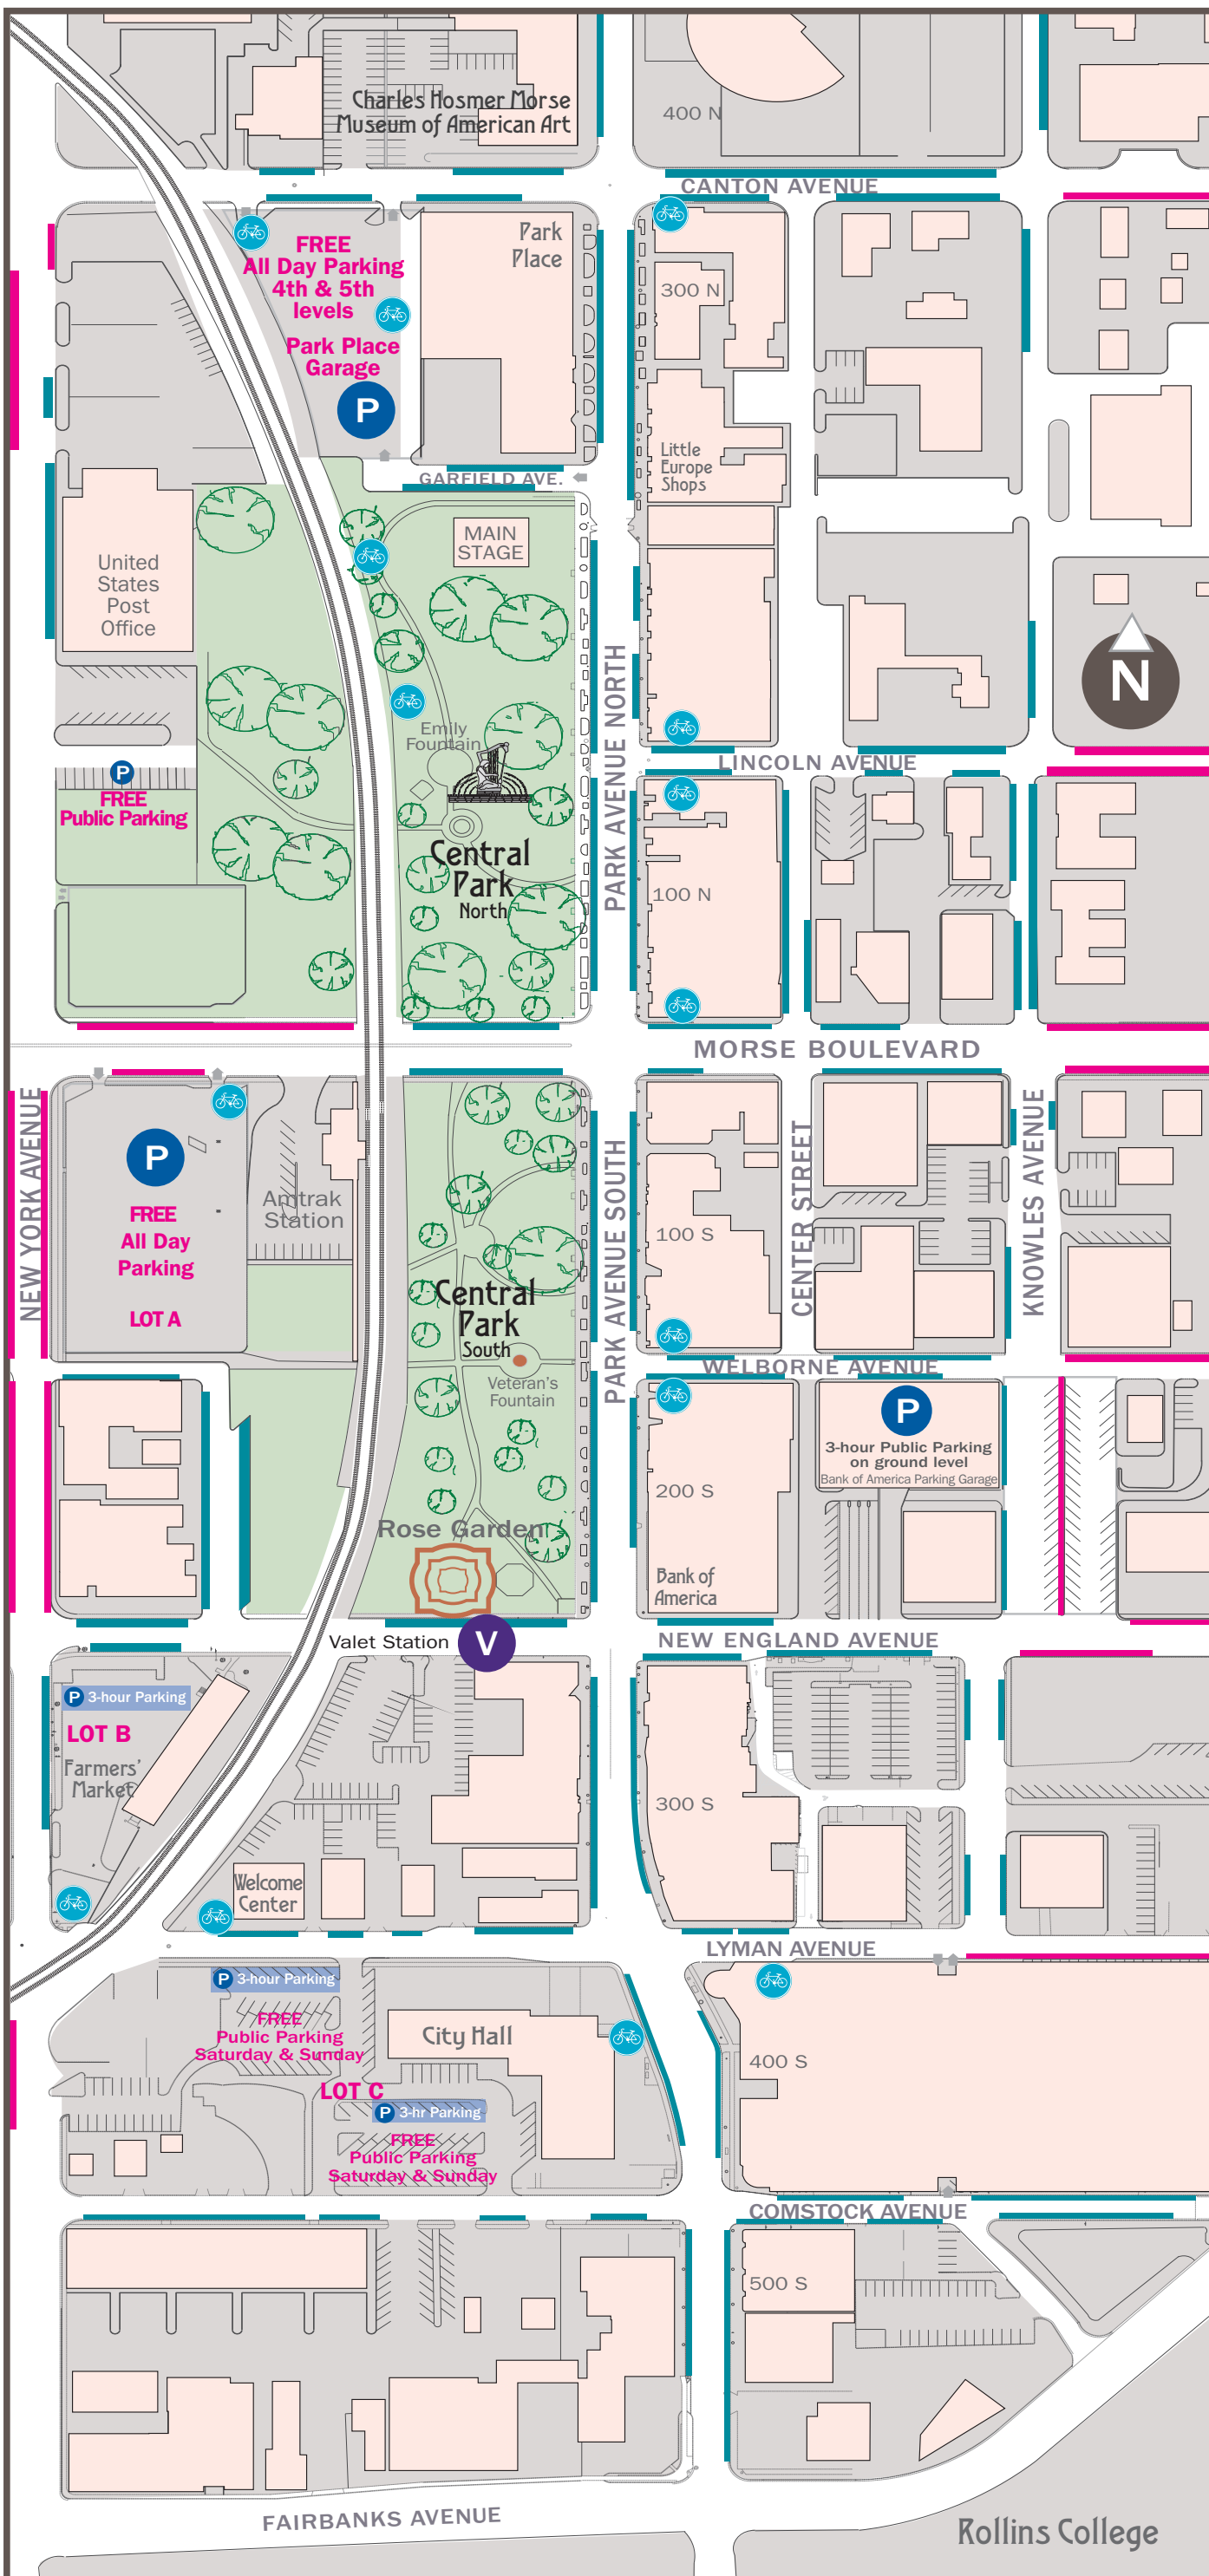

# Parking Guide for downtown Winter Park

## LEGEND

 FREE 4-hour  
Public Parking

 FREE 3-HOUR  
On-street  
Public Parking

 FREE  
Public Parking

 FREE  
Valet Parking

 Bicycle Parking

 Buildings